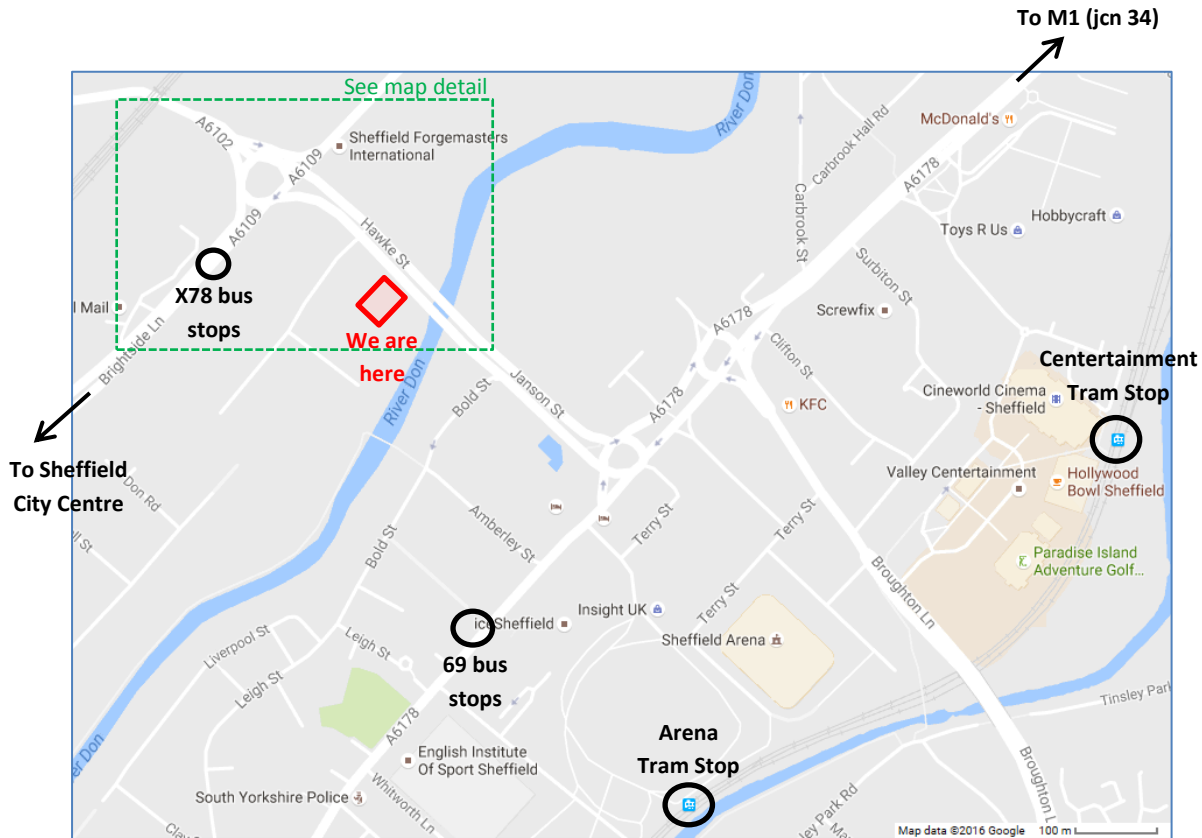

Hawke Street, Sheffield

If travelling from M1 North:

- Leave M1 at junction 34
- Take 3rd exit from Meadowhall roundabout, travelling beneath M1
- At next roundabout, take 5th exit to A6178, to the right of American Golf shop.

South Yorkshire Community Rehabilitation Company Ltd
Unit 2
Hawke Street
Sheffield
S9 2SU

Tel: 0345 608 1275

Map detail:

South Yorkshire Community Rehabilitation Company Ltd
Unit 2
Hawke Street
Sheffield
S9 2SU