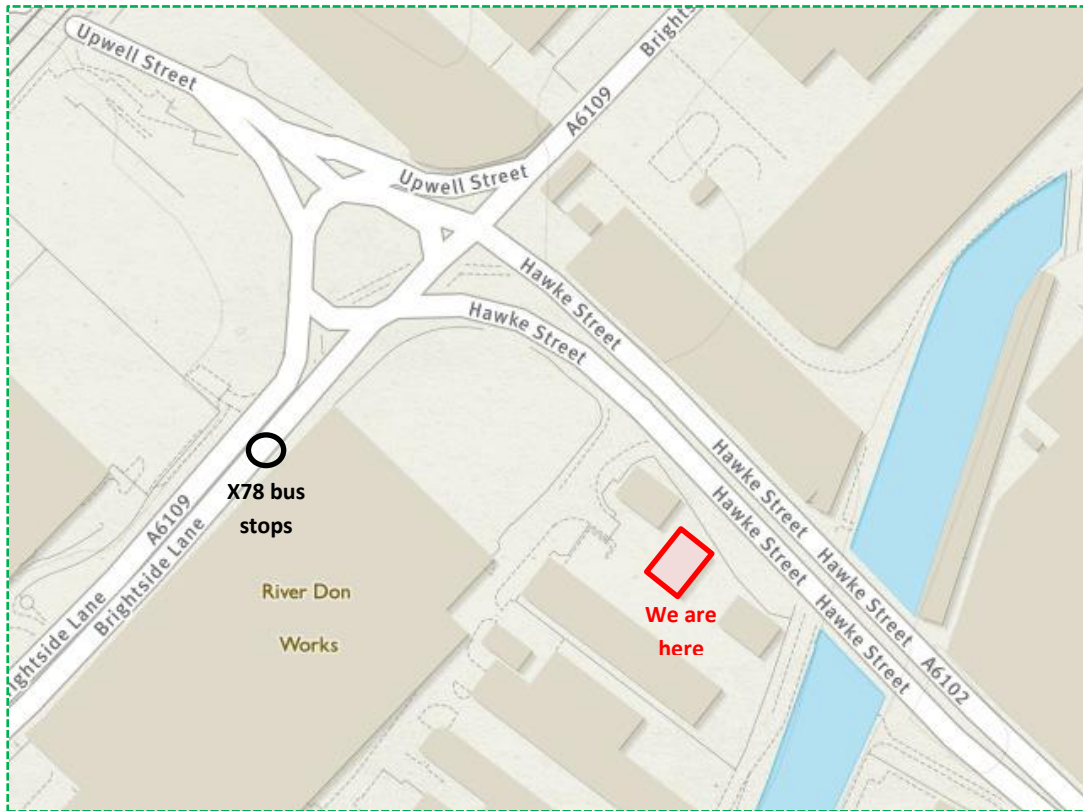

Hawke Street, Sheffield

If travelling from M1 North:

- Leave M1 at junction 34
- Take 3rd exit from Meadowhall roundabout, travelling beneath M1
- At next roundabout, take 5th exit to A6178, to the right of American Golf shop.

South Yorkshire Community Rehabilitation Company Ltd
Unit 2
Hawke Street
Sheffield
S9 2SU

Tel: 0345 608 1275

Map detail:

South Yorkshire Community Rehabilitation Company Ltd
Unit 2
Hawke Street
Sheffield
S9 2SU