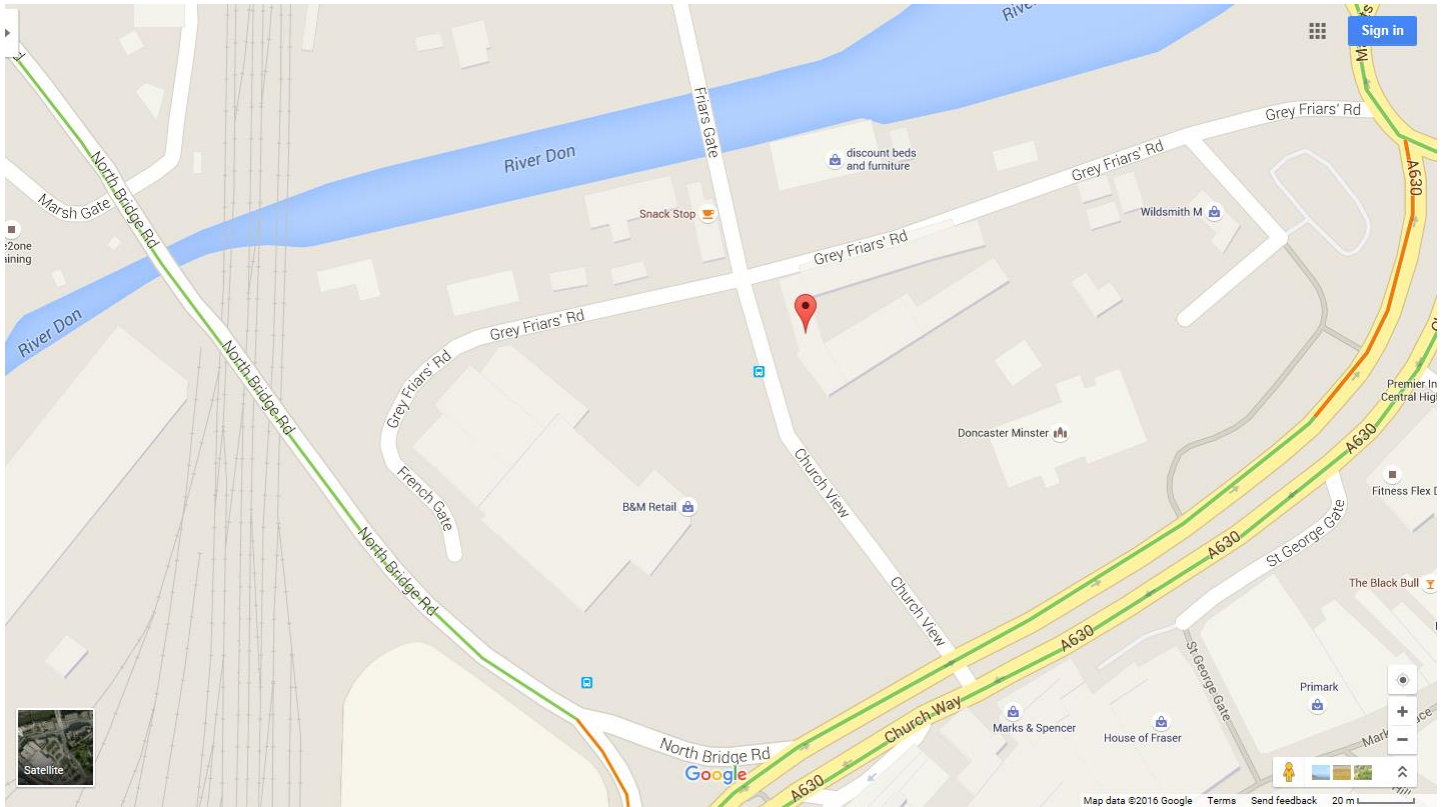

Doncaster Office Location Map

**Church View Centre
Church View
Doncaster
DN1 1AF
Tel: 0345 608 1275**