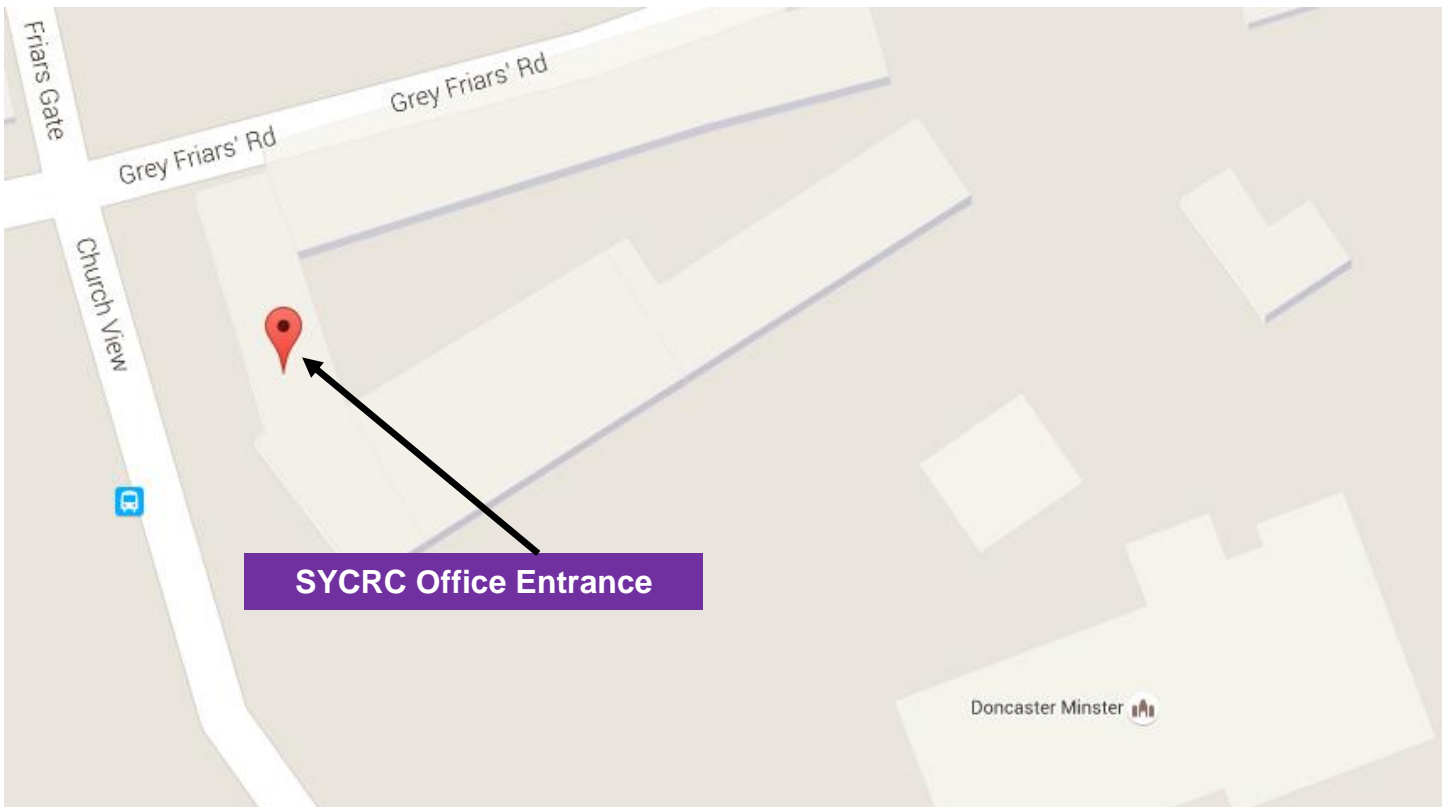

Doncaster Office Location Map

**Church View Centre
Church View
Doncaster
DN1 1AF
Tel: 0345 608 1275**